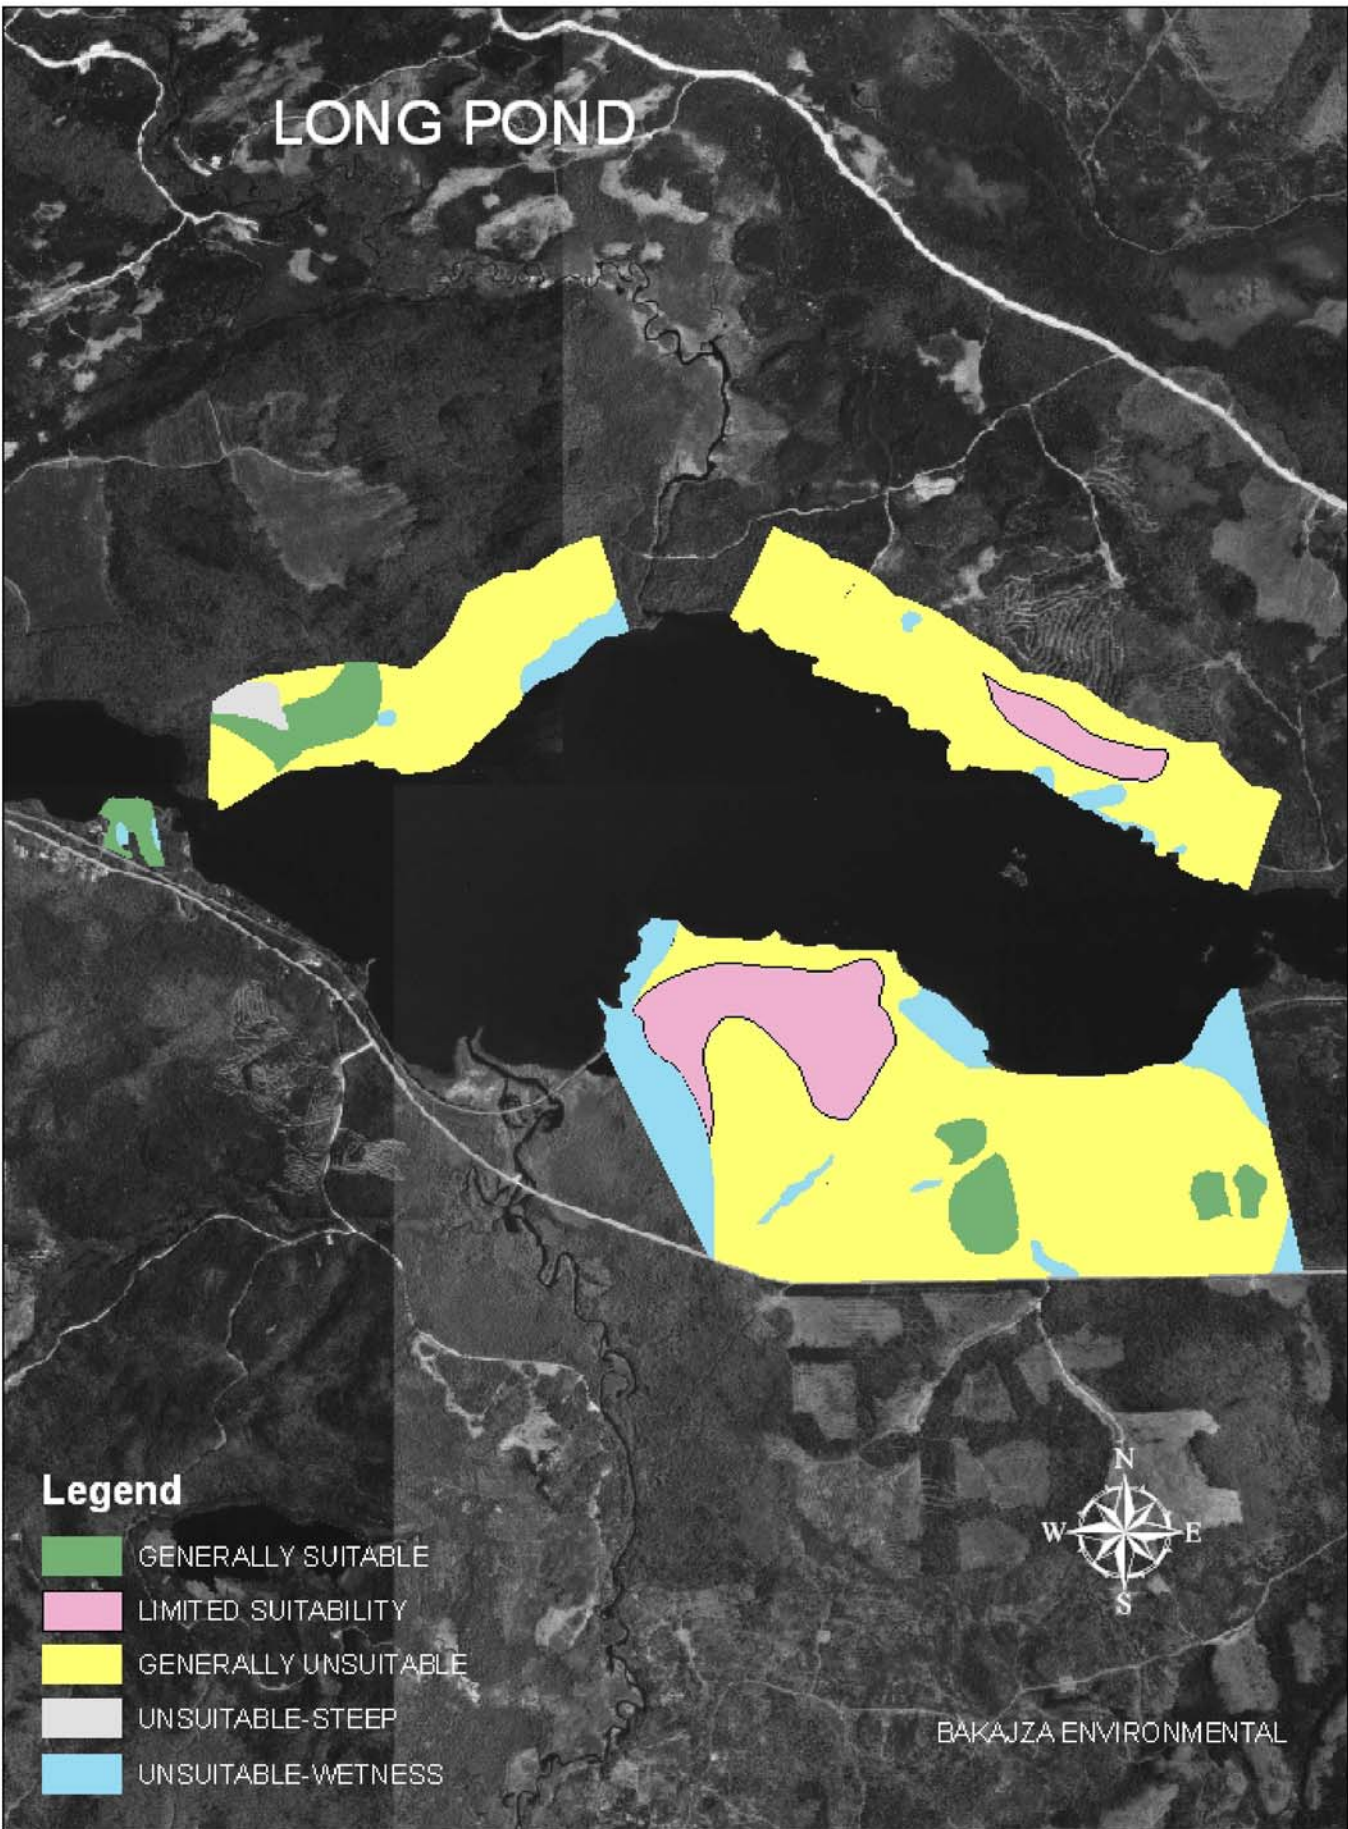

# LONG POND

## Legend

- Green: GENERALLY SUITABLE
- Pink: LIMITED SUITABILITY
- Yellow: GENERALLY UNSUITABLE
- Grey: UNSUITABLE-STEEP
- Light Blue: UNSUITABLE-WETNESS

BAKAJZA ENVIRONMENTAL