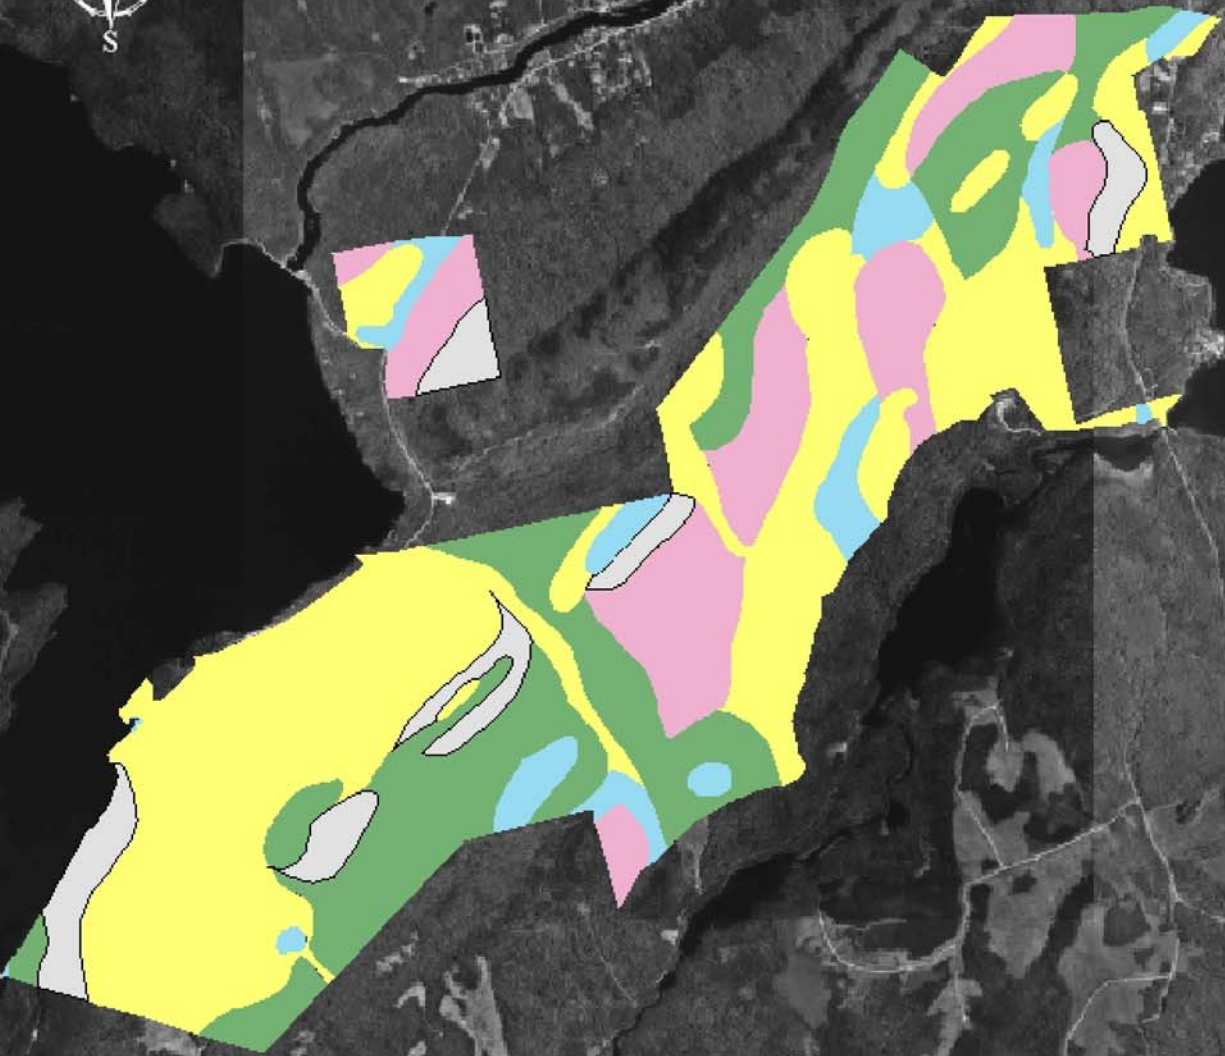

BLUE RIDGE

Legend

-  GENERALLY SUITABLE
-  LIMITED SUITABILITY
-  GENERALLY UNSUITABLE
-  UNSUITABLE-STEEP SLOPES
-  UNSUITABLE-WETNESS