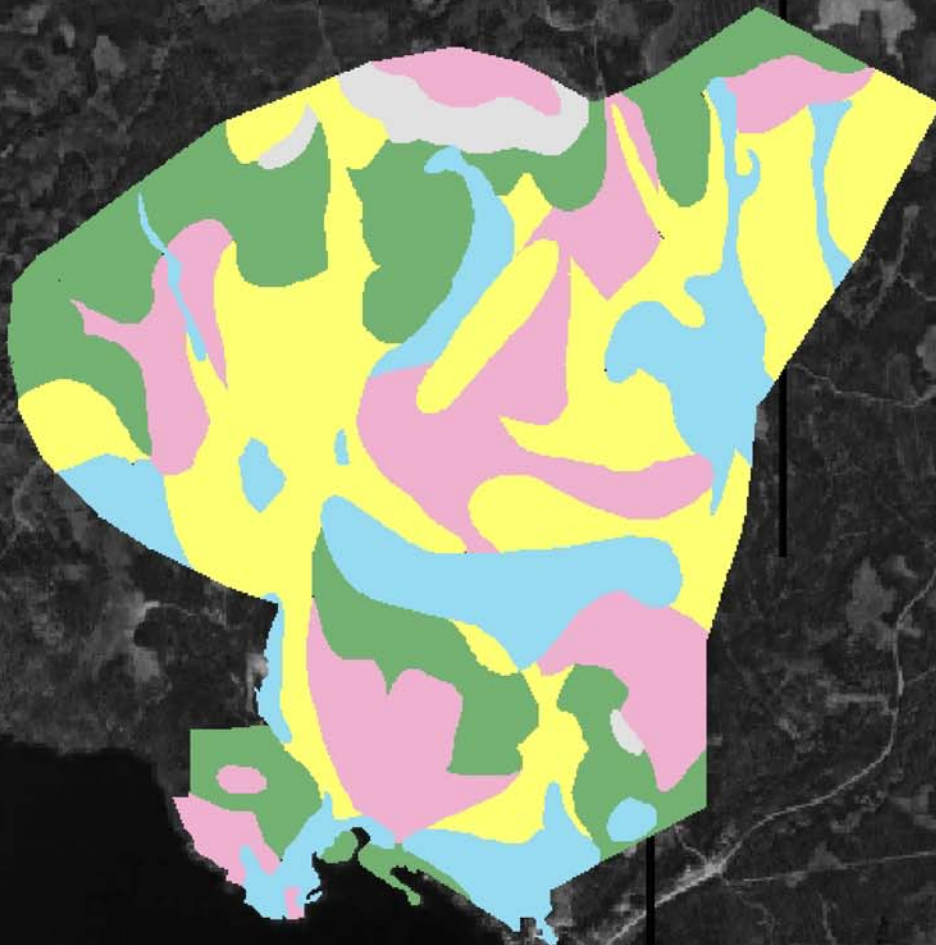

LILY BAY

Legend

-  **GENERALLY SUITABLE**
-  **LIMITED SUITABILITY**
-  **GENERALLY UNSUITABLE**
-  **UNSUITABLE-STEEPNESS**
-  **UNSUITABLE WETNESS**