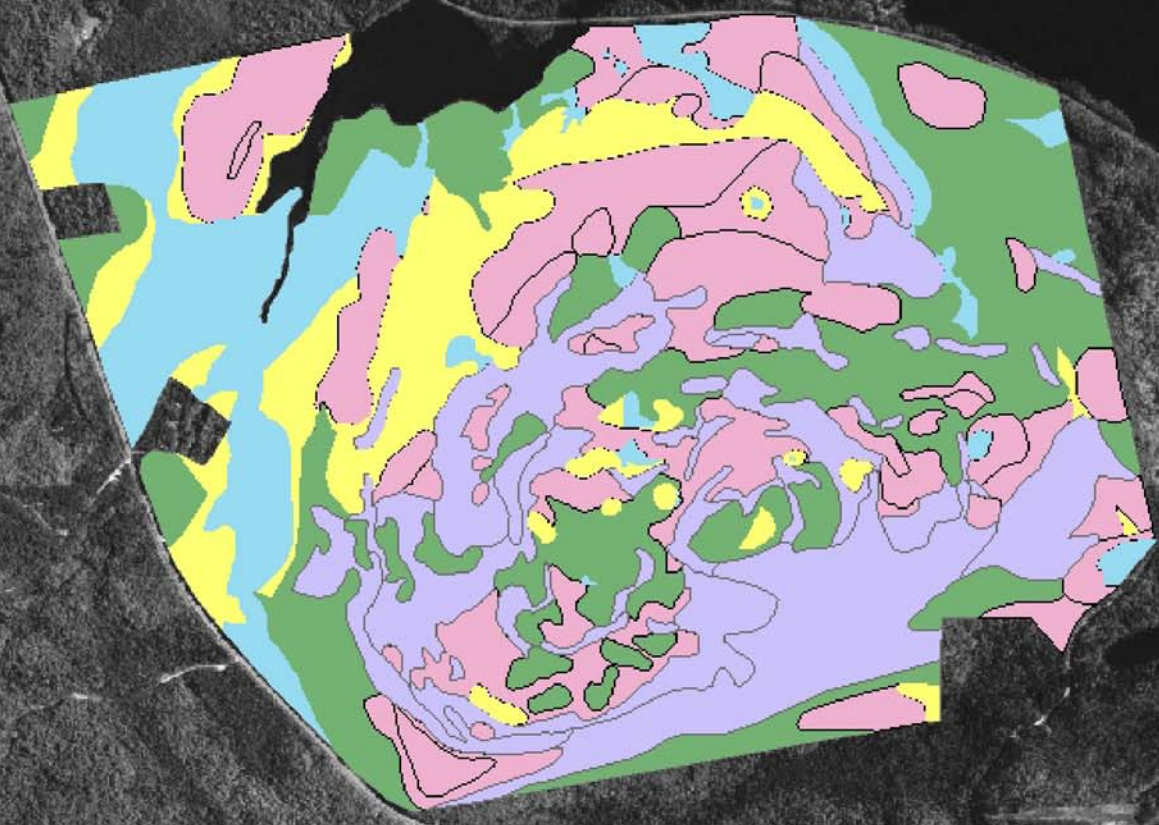

MOOSE BAY

Legend

-  GENERALLY SUITABLE
-  LIMITED SUITABILITY
-  GENERALLY UNSUITABLE
-  UNSUITABLE STEEP SLOPES
-  UNSUITABLE WETNESS

BAKAJZA ENVIRONMENTAL